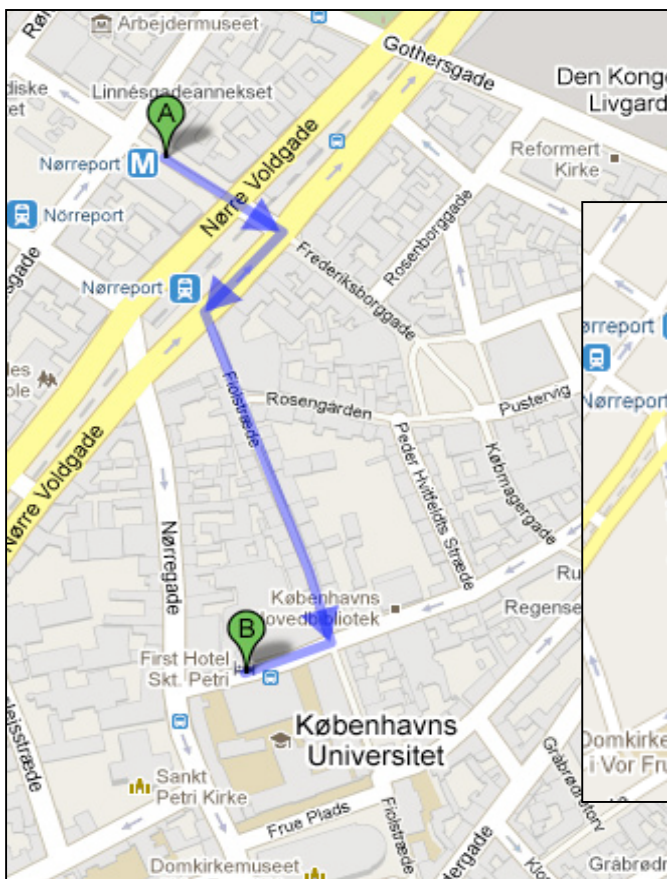

[First Hotel Skt. Petri](#)

Krystalgade 22

Copenhagen, Denmark

For reservations:

Tel: (+45) 3345 9100

reservation@hotelsktpetri.com

Use the bookingreference: CKI 2011

How to get from CPH Airport to First Hotel Skt. Petri:

From CPH Airport take the subway (Metro M2) to Nørreport Station.

From Nørreport Station you can walk down Fiolstræde to Krystalgade (walking distance approximately five minutes)

How to get from Nørreport to First Hotel Skt. Petri: